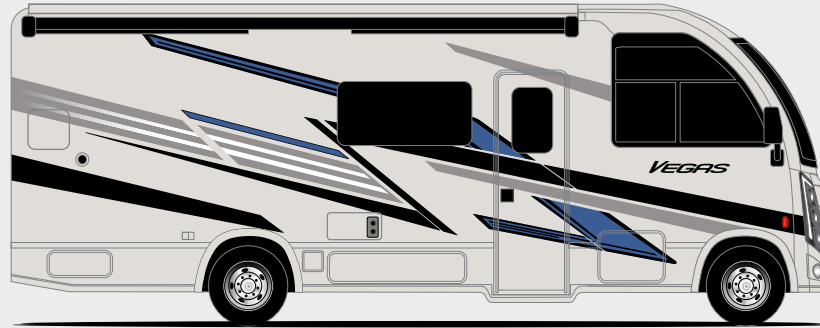

Exteriors

SPECTRA BLUE QHD-MAX