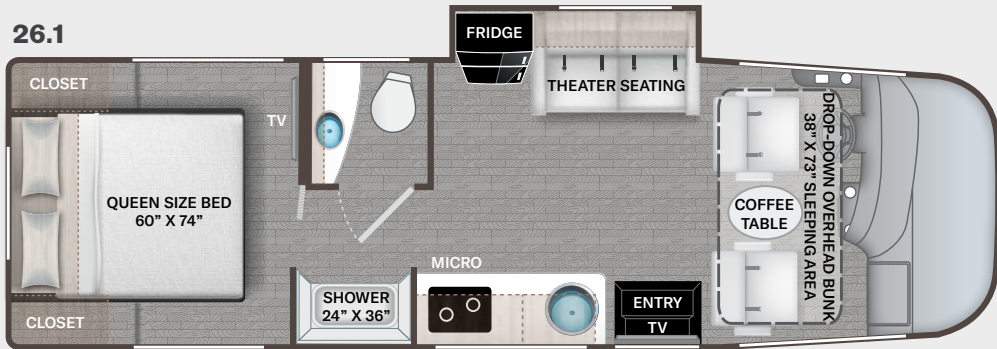

Floor Plans

24.1

25.7

26.1

Exteriors

SPECTRA BLUE QHD-MAX

WHITE LIGHTNING QHD-MAX

Interiors

INTERIOR

- Rubber Tread Entry Steps with Lighted Step Well
- Residential Vinyl Flooring
- 82" Interior Ceiling Height
- LED Lighting
- Ceiling Ducted Air Conditioning System
- Coastline Grey Cabinets with Black Nickel Hardware and Kitchen Faucet
- Full Extension Ball-Bearing Metal Drawer Guides
- Leatherette Tri-Fold Sofa & Removable Pedestal Table with Cup Holders (24.1)
- Leatherette Jack-Knife Sofa & Removable Pedestal Table with Cup Holders (25.7)
- Leatherette Theater Seating with Integrated Footrests & Removable Pedestal Table (26.1)
- Window Privacy Roller Shades
- Wireless Phone Charger with USB Plug

BEDROOM & BATHROOM

- Two (2) Twin Sofa Beds with Upholstered Covers & King Conversion (24.1)
- Fold-Up Full Size Bed (25.7)
- Queen Size Bed (26.1)
- Bedspread & Pillow Shams (24.1 & 26.1)
- Headboard (24.1 & 26.1)
- Bedroom USB Charging Center for Electronics
- Bedroom 12-volt Outlet for CPAP Machine
- 12-volt Attic Fan with Cover in Bedroom
- Foot Flush Porcelain Toilet
- Stainless Steel Bathroom Sink
- 12-volt Power Vent in Bathroom with Wall Switch
- Robe Hooks Inside Bath
- Deluxe Shower with Curved Rod & Curtain