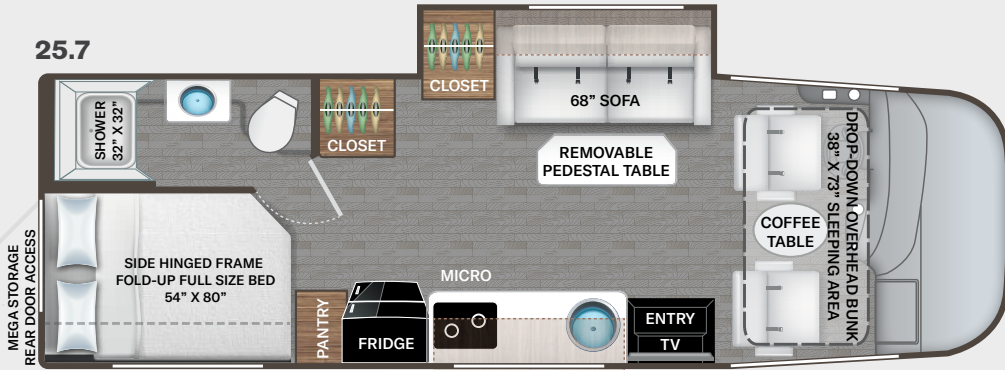

Floor Plans

24.1

25.7

26.1

Exteriors

SPECTRA BLUE QHD-MAX

WHITE LIGHTNING QHD-MAX

Interiors

STANDARD

OPTIONAL

OPTIONAL

Use your phone's camera to find out more information. Just scan the code!

VEGAS

Featured Highlights

CONSTRUCTION & EXTERIOR

- Ford® E-Series Chassis – TorqShift® 6-Speed Automatic with Overdrive Transmission
- Premium One-Piece Crossflex™ Roof
- One-Piece Fiberglass Front Cap
- HD-MAX® Exterior with Graphics Package
- Fold-Up Bed Rear MEGA-Storage™ Area Includes Floor Tie-Downs & Oversized Rear Access Door (25.7)
- Lighted Rotocast Storage Compartments
- Flush Mount Radius Compartment Doors
- Power Patio Awning with Integrated LED Lighting
- Slideout Room Topper Awning(s)
- Entry Door Grab Handle
- Frameless Windows
- Roof Ladder
- 8,000-lb. Trailer Hitch with 7-Pin Round Connector

INTERIOR

- Rubber Tread Entry Steps with Lighted Step Well
- Residential Vinyl Flooring
- 82" Interior Ceiling Height
- LED Lighting
- Ceiling Ducted Air Conditioning System
- Coastline Grey Cabinets with Black Nickel Hardware and Kitchen Faucet
- Full Extension Ball-Bearing Metal Drawer Guides
- Leatherette Tri-Fold Sofa & Removable Pedestal Table with Cup Holders (24.1)
- Leatherette Jack-Knife Sofa & Removable Pedestal Table with Cup Holders (25.7)
- Leatherette Theater Seating with Integrated Footrests & Removable Pedestal Table (26.1)
- Window Privacy Roller Shades
- Wireless Phone Charger with USB Plug

BEDROOM & BATHROOM

- Two (2) Twin Sofa Beds with Upholstered Covers & King Conversion (24.1)
- Fold-Up Full Size Bed (25.7)
- Queen Size Bed (26.1)
- Bedspread & Pillow Shams (24.1 & 26.1)
- Headboard (24.1 & 26.1)
- Bedroom USB Charging Center for Electronics
- Bedroom 12-volt Outlet for CPAP Machine
- 12-volt Attic Fan with Cover in Bedroom
- Foot Flush Porcelain Toilet
- Stainless Steel Bathroom Sink
- 12-volt Power Vent in Bathroom with Wall Switch
- Robe Hooks Inside Bath
- Deluxe Shower with Curved Rod & Curtain