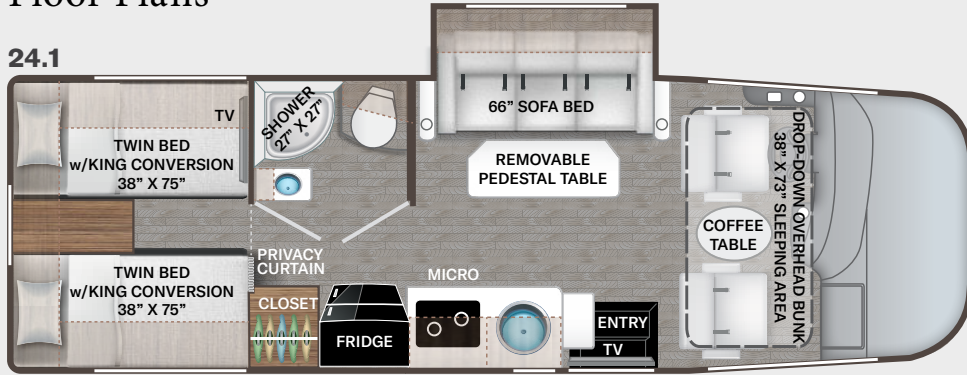

Floor Plans

24.1

25.7

26.1

Exteriors

SPECTRA BLUE QHD-MAX

WHITE LIGHTNING QHD-MAX

Interiors

INTERIOR

- Rubber Tread Entry Steps with Lighted Step Well
- Residential Vinyl Flooring
- 82" Interior Ceiling Height
- LED Lighting
- Ceiling Ducted Air Conditioning System
- Coastline Grey Cabinets with Black Nickel Hardware and Kitchen Faucet
- Full Extension Ball-Bearing Metal Drawer Guides
- Leatherette Tri-Fold Sofa & Removable Pedestal Table with Cup Holders (24.1)
- Leatherette Jack-Knife Sofa & Removable Pedestal Table with Cup Holders (25.7)
- Leatherette Theater Seating with Integrated Footrests & Removable Pedestal Table (26.1)
- Window Privacy Roller Shades
- Wireless Phone Charger with USB Plug

BEDROOM & BATHROOM

- Two (2) Twin Sofa Beds with Upholstered Covers & King Conversion (24.1)
- Fold-Up Full Size Bed (25.7)
- Queen Size Bed (26.1)
- Bedspread & Pillow Shams (24.1 & 26.1)
- Headboard (24.1 & 26.1)
- Bedroom USB Charging Center for Electronics
- Bedroom 12-volt Outlet for CPAP Machine
- 12-volt Attic Fan with Cover in Bedroom
- Foot Flush Porcelain Toilet
- Stainless Steel Bathroom Sink
- 12-volt Power Vent in Bathroom with Wall Switch
- Robe Hooks Inside Bath
- Deluxe Shower with Curved Rod & Curtain