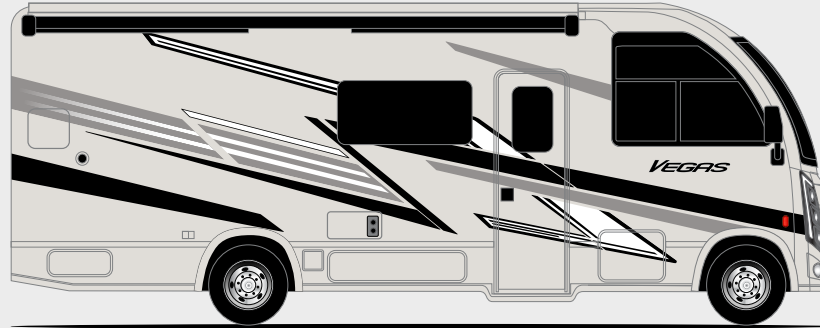

WHITE LIGHTNING QHD-MAX